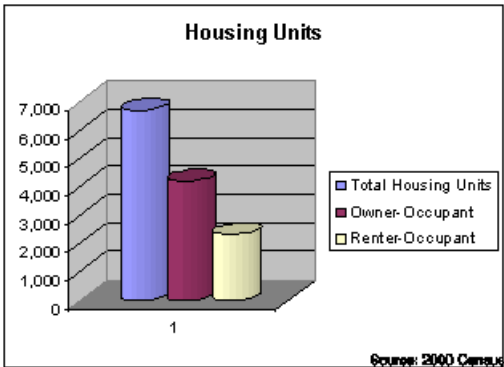

Bay Point is only ten minutes from the Sun Valley Shopping Mall, but there are also other malls nearby in Pittsburg and Antioch.

DEMOGRAPHICS

Population, Income, and Household	
2000 Population	21,534
Total Households, 2000	6,525
Total Employed Residents, 16+ yrs, 2000	8,773
Median Household Income, 2000	\$ 44,951
<i>Source: 2000 Census</i>	