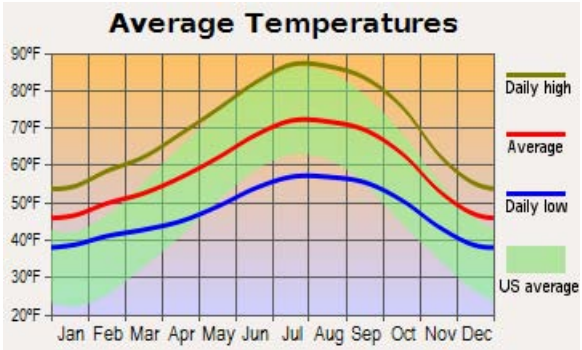

Bay Point is only ten minutes from the Sun Valley Shopping Mall, but there are also other malls nearby in Pittsburg and Antioch.

DEMOGRAPHICS

Population, Income, and Household	
2000 Population	21,534
Total Households, 2000	6,525
Total Employed Residents, 16+ yrs, 2000	8,773
Median Household Income, 2000	\$ 44,951
<i>Source: 2000 Census</i>	