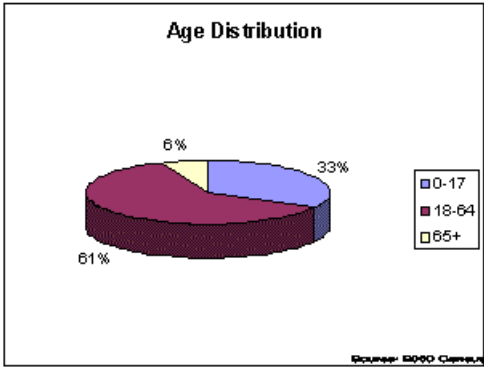

Bay Point is only ten minutes from the Sun Valley Shopping Mall, but there are also other malls nearby in Pittsburg and Antioch.

DEMOGRAPHICS

Population, Income, and Household	
2000 Population	21,534
Total Households, 2000	6,525
Total Employed Residents, 16+ yrs, 2000	8,773
Median Household Income, 2000	\$ 44,951
<i>Source: 2000 Census</i>	